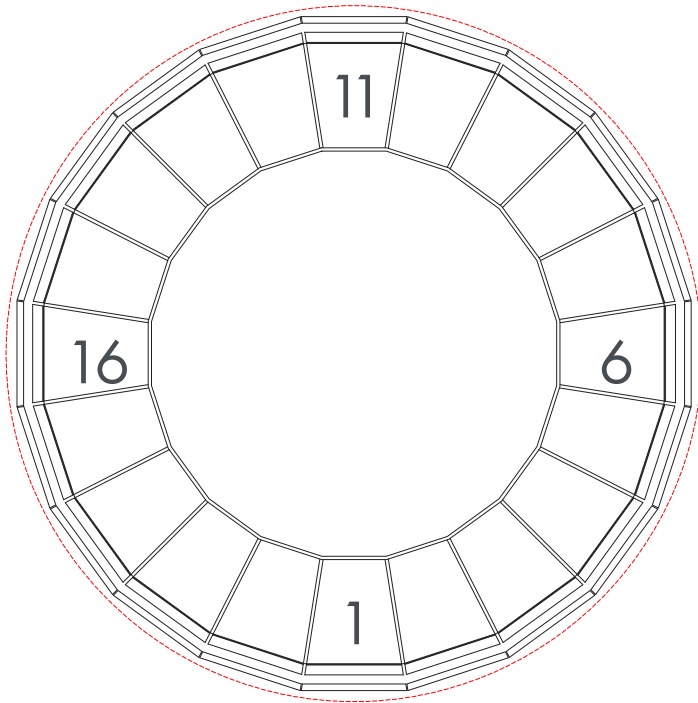

# Memorial Park Cemetery Dahlonega, GA

Canterbury Ossuarium model  
80 total companion niches and 175 estimated ossuary spaces

**EICKHOF®**

## Sales Map Layout

PLAN VIEW

ELEVATION

*Please note: the bronze numbers affixed on the top of the capstone correspond with this Sales Map Layout provided by Eickhof Columbaria. For example, bronze #1 is located on the capstone above the top row niche D-1. Niche D-2 is the top row niche just to the right of the top row niche D-1, etc.*

## Sales Map Layout

<b>D</b>	D-1	D-2	D-3	D-4	D-5	D-6	D-7	D-8	D-9	D-10	D-11	D-12	D-13	D-14	D-15	D-16	D-17	D-18	D-19	D-20
<b>M</b>	M-1	M-2	M-3	M-4	M-5	M-6	M-7	M-8	M-9	M-10	M-11	M-12	M-13	M-14	M-15	M-16	M-17	M-18	M-19	M-20
<b>C</b>	C-1	C-2	C-3	C-4	C-5	C-6	C-7	C-8	C-9	C-10	C-11	C-12	C-13	C-14	C-15	C-16	C-17	C-18	C-19	C-20
<b>B</b>	B-1	B-2	B-3	B-4	B-5	B-6	B-7	B-8	B-9	B-10	B-11	B-12	B-13	B-14	B-15	B-16	B-17	B-18	B-19	B-20
<b>A</b>	A-1	A-2	A-3	A-4	A-5	A-6	A-7	A-8	A-9	A-10	A-11	A-12	A-13	A-14	A-15	A-16	A-17	A-18	A-19	A-20
	<b>1</b>	<b>2</b>	<b>3</b>	<b>4</b>	<b>5</b>	<b>6</b>	<b>7</b>	<b>8</b>	<b>9</b>	<b>10</b>	<b>11</b>	<b>12</b>	<b>13</b>	<b>14</b>	<b>15</b>	<b>16</b>	<b>17</b>	<b>18</b>	<b>19</b>	<b>20</b>

*Please note: two (2) top row niches are used for access to the center ossuary vault. These are located on opposite sides of the model.*